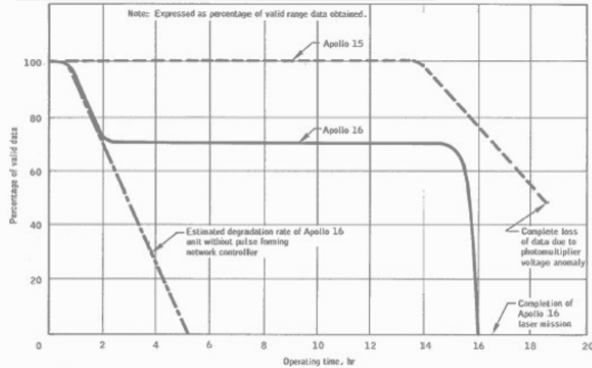

First Lidar in Space (1971) Apollo Laser Altimeters (Lunar orbit)

AS15-88-11966

“Complete loss of data due to photomultiplier voltage anomaly”

<http://www.wired.com/2013/09/tech-time-warp-shakey-robot>, SRI