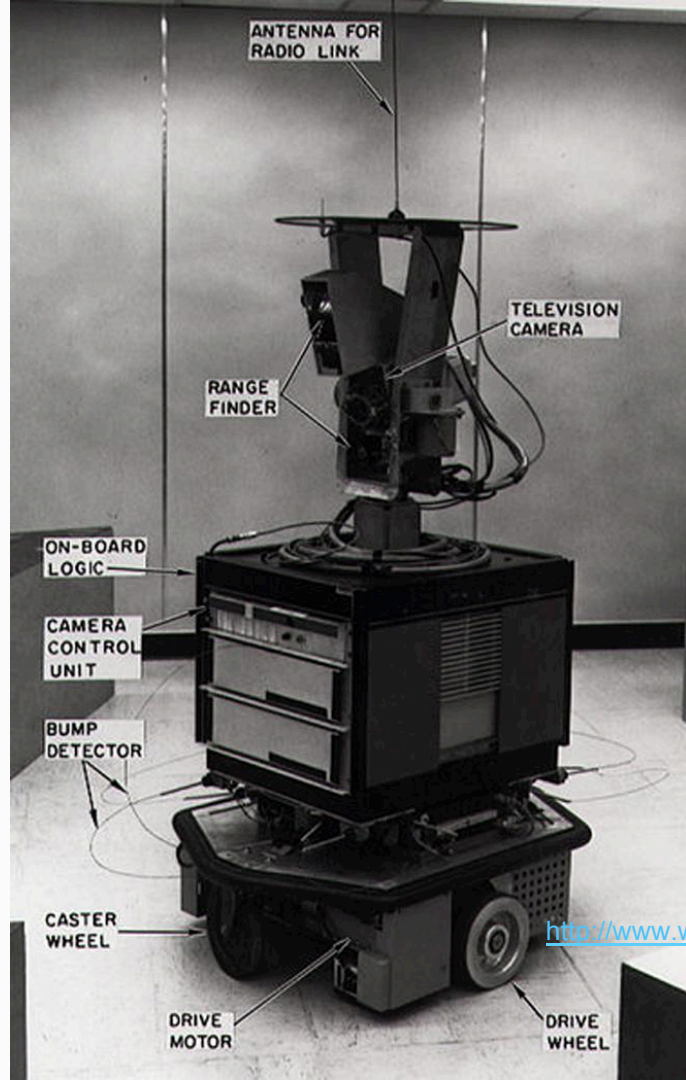

First Lidar in Space (1971) Apollo Laser Altimeters (Lunar orbit)

AS15-88-11966

“Complete loss of data due to photomultiplier voltage anomaly”

<http://www.wired.com/2013/09/tech-time-warp-shakey-robot>, SRI