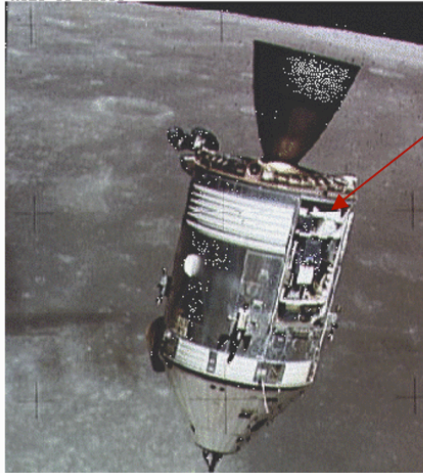

First Lidar in Space (1971) Apollo Laser Altimeters (Lunar orbit)

RS15-88-11966

RCA Aerospace built flash lamp pumped, mechanically Q-switched ruby lasers for Apollos 15, 16 & 17