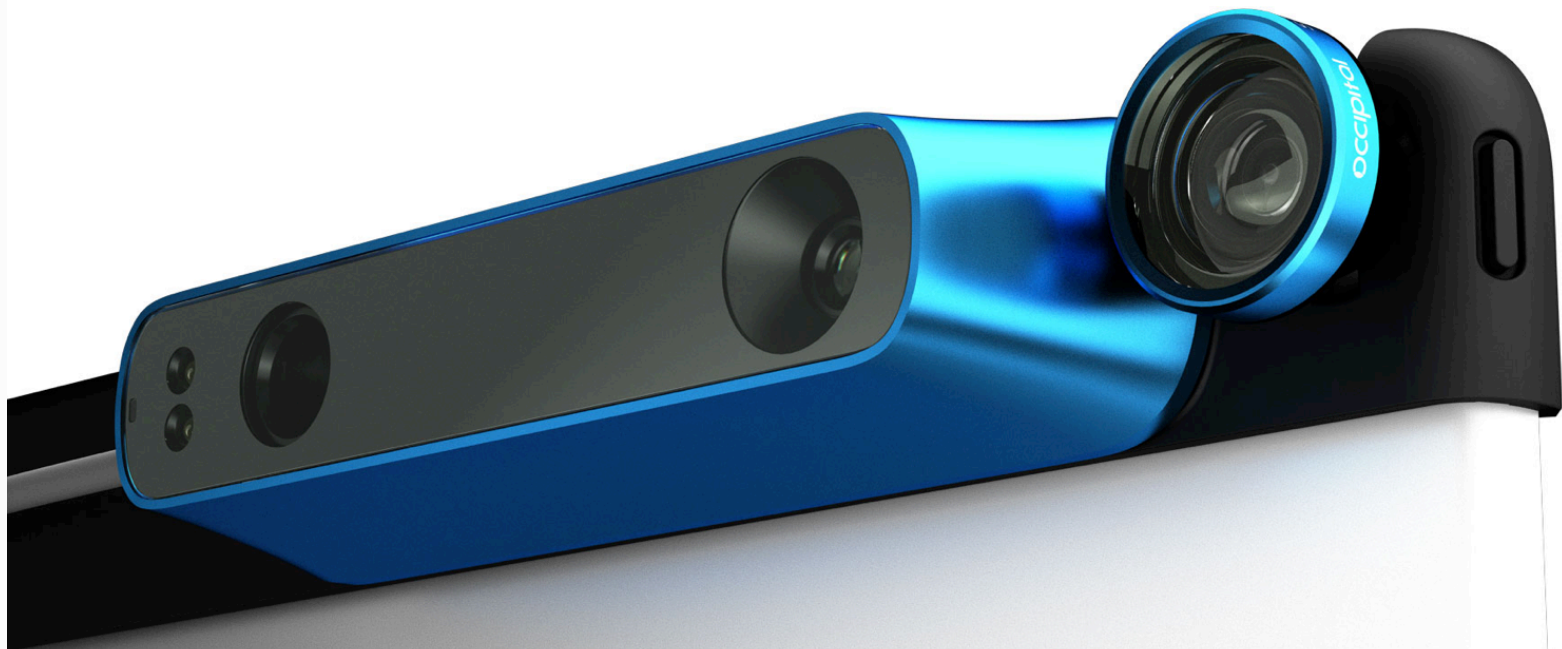

<http://structure.io/>