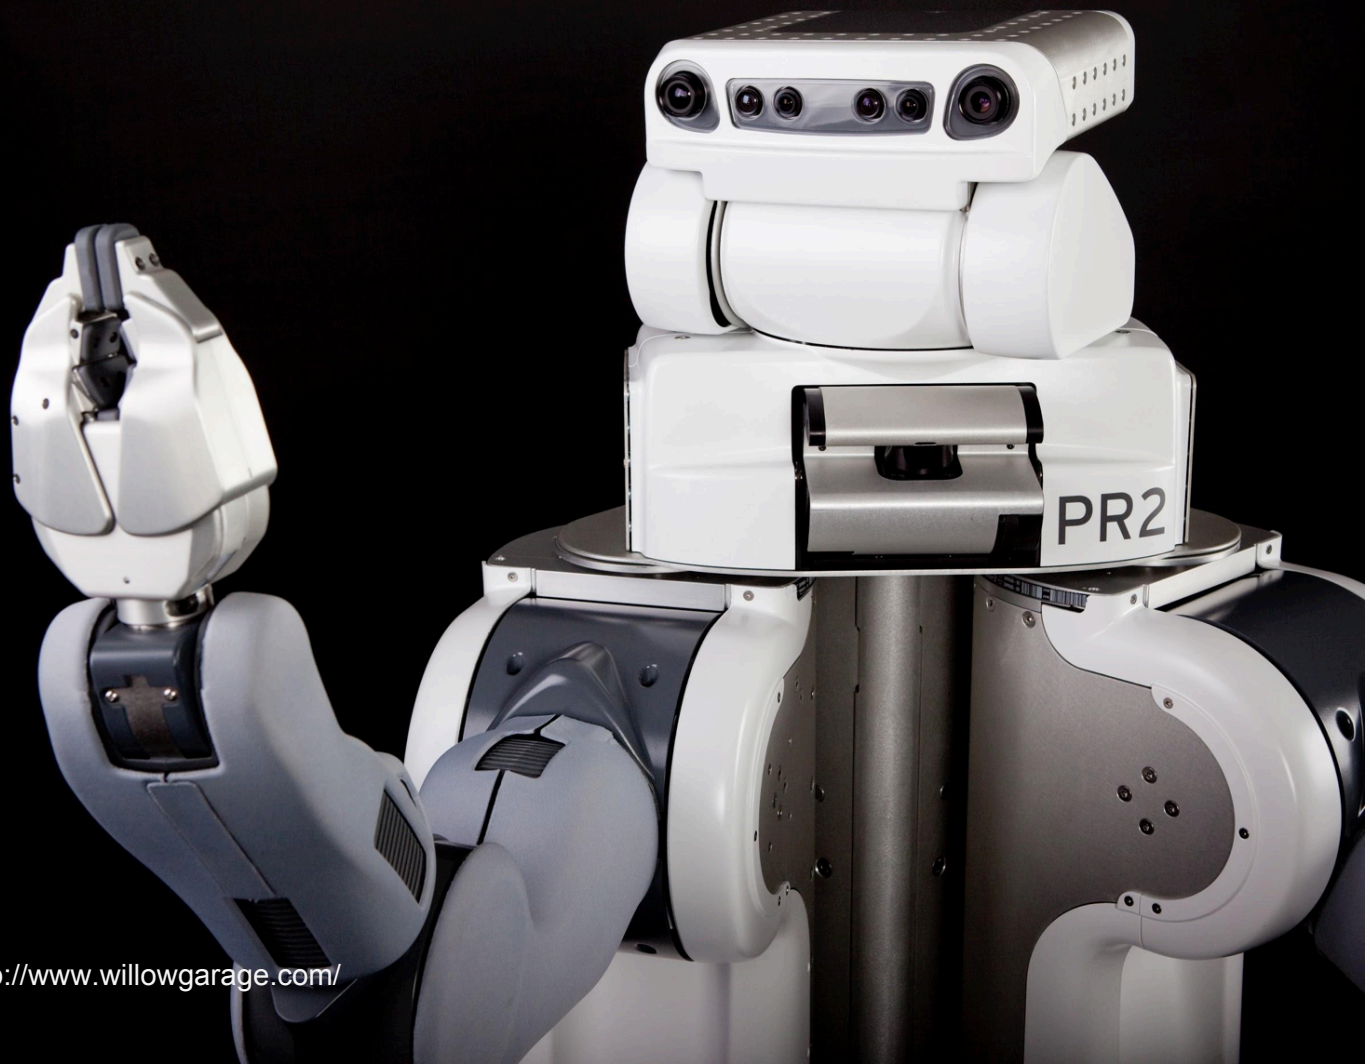

3D Sensors for the Rest of Us

Larry Yang
Google

First Lidar in Space (1971) Apollo Laser Altimeters (Lunar orbit)

RS15-88-11966

Figure 24-69.- Laser altimeter module light reflection components.

RCA Aerospace built flash lamp pumped, mechanically Q-switched ruby lasers for Apollos 15, 16 & 17

First Lidar in Space (1971) Apollo Laser Altimeters (Lunar orbit)

AS15-88-11966

“Complete loss of data due to photomultiplier voltage anomaly”

<http://www.wired.com/2013/09/tech-time-warp-shakey-robot>, SRI