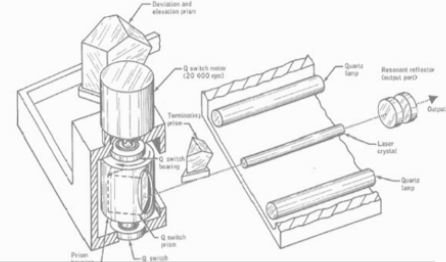

3D Sensors for the Rest of Us

Larry Yang
Google

First Lidar in Space (1971) Apollo Laser Altimeters (Lunar orbit)

RS15-88-11966

Figure 24-69.- Laser altimeter module light reflection components.

RCA Aerospace built flash lamp pumped, mechanically Q-switched ruby lasers for Apollos 15, 16 & 17

First Lidar in Space (1971) Apollo Laser Altimeters (Lunar orbit)

AS15-88-11966

“Complete loss of data due to photomultiplier voltage anomaly”

<http://www.wired.com/2013/09/tech-time-warp-shakey-robot>, SRI