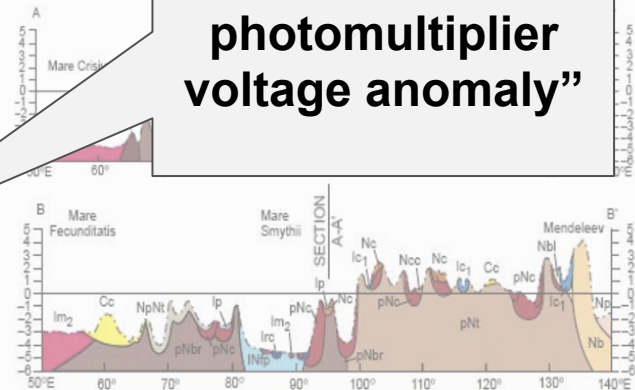

3D Sensors for the Rest of Us

Larry Yang
Google

First Lidar in Space (1971) Apollo Laser Altimeters (Lunar orbit)

RS15-88-11966

Figure 24-69.- Laser altimeter module light reflection components.

RCA Aerospace built flash lamp pumped, mechanically Q-switched ruby lasers for Apollos 15, 16 & 17

First Lidar in Space (1971) Apollo Laser Altimeters (Lunar orbit)

AS15-88-11966

“Complete loss of data due to photomultiplier voltage anomaly”

<http://www.wired.com/2013/09/tech-time-warp-shakey-robot>, SRI