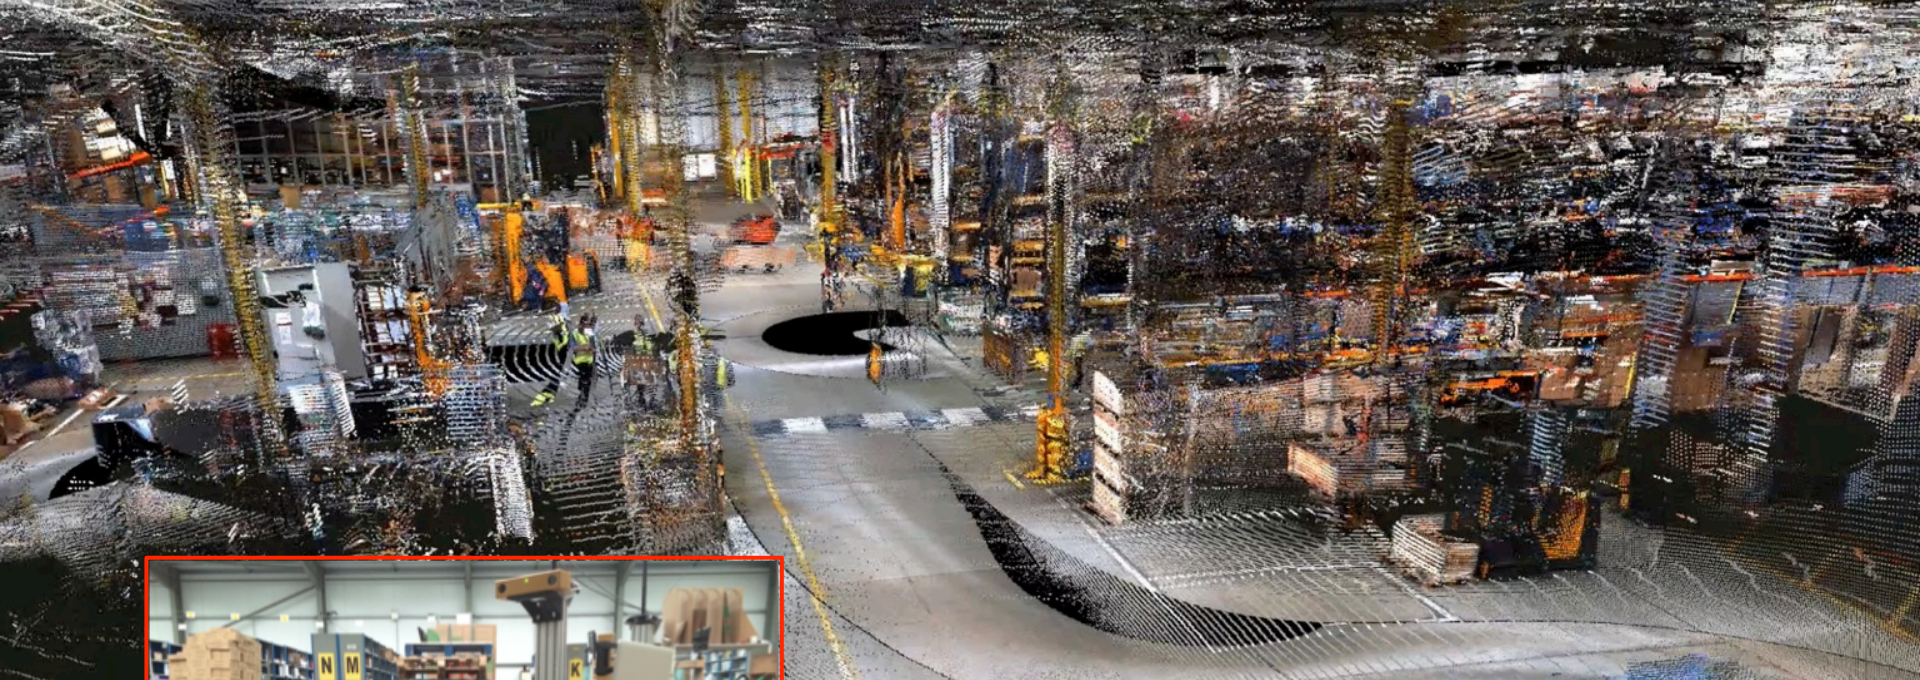

<http://mrg.robots.ox.ac.uk/>