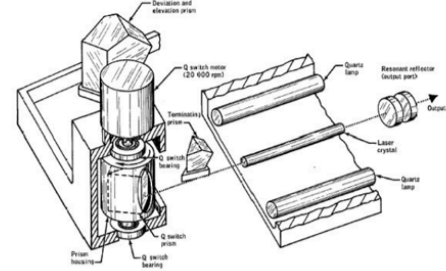

First Lidar in Space (1971) Apollo Laser Altimeters (Lunar orbit)

RS15-88-11966

RCA Aerospace built flash lamp pumped, mechanically Q-switched ruby lasers for Apollos 15, 16 & 17