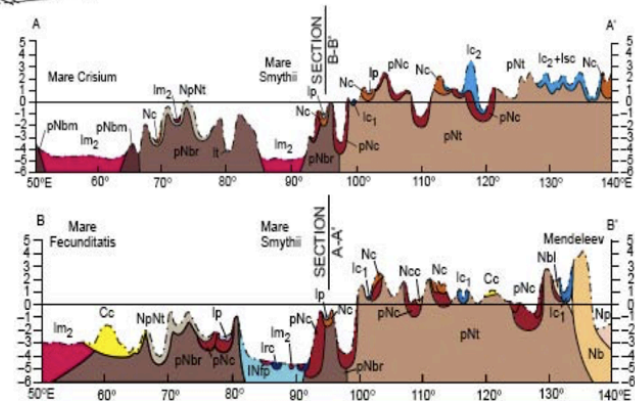

First Lidar in Space (1971) Apollo Laser Altimeters (Lunar orbit)

RS15-88-11966

RCA Aerospace built flash lamp pumped, mechanically Q-switched ruby lasers for Apollos 15, 16 & 17