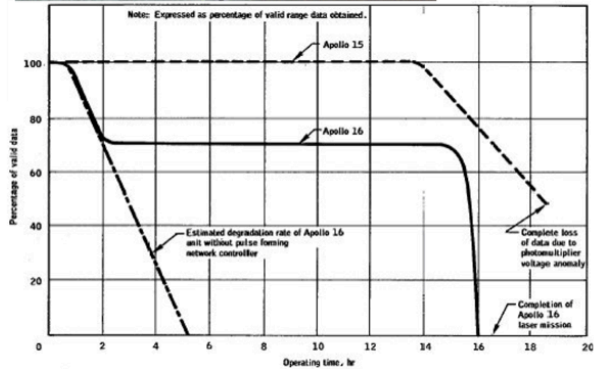

First Lidar in Space (1971) Apollo Laser Altimeters (Lunar orbit)

RS15-88-11966

RCA Aerospace built flash lamp pumped, mechanically Q-switched ruby lasers for Apollos 15, 16 & 17